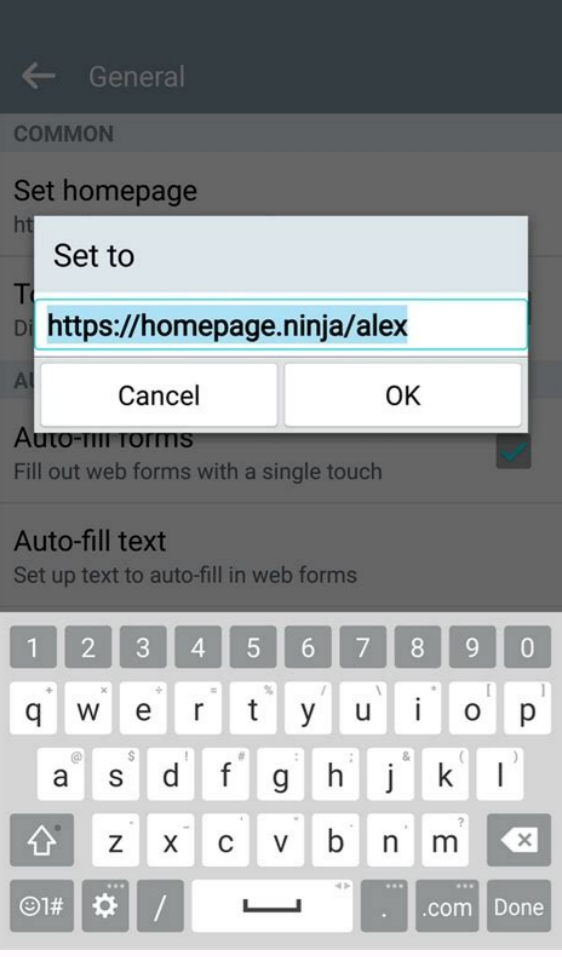

## How to set homepage on android

Continue

# SETTINGS

GENERAL

ADVANCED

## Sign in Dolphin Connect

Sync your bookmarks and more on all your devices